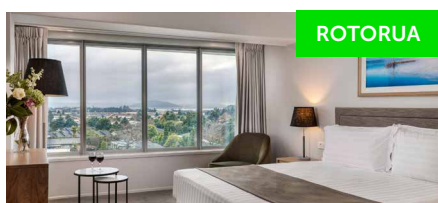

ROTORUA

Rydges Rotorua

Smartstay complimentary inclusions:

- ✓ Wi-Fi internet access
- ✓ Breakfast daily
- ✓ 24-hour prior to arrival cancellation
- ✓ Room upgrade (subject to availability)