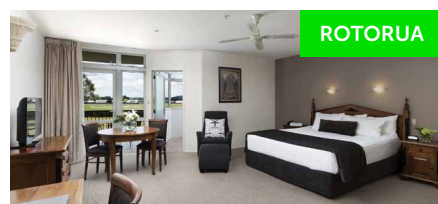

QUEENSTOWN

ROTORUA

Awara Park Hotel

Smartstay complimentary inclusions:

- ✓ Wi-Fi internet access
- ✓ Breakfast daily
- ✓ 24-hour prior to arrival cancellation
- ✓ Room upgrade (subject to availability)