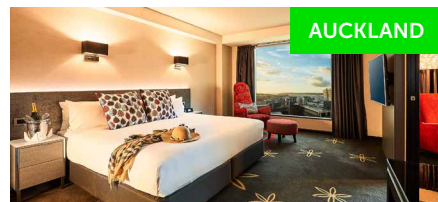

AUCKLAND

SKYCITY Hotel Auckland

Smartstay complimentary inclusions:

- ✓ Wi-Fi internet access
- ✓ Breakfast daily
- ✓ 6pm day of arrival cancellation
- ✓ Late check-out until 4pm (subject to availability)