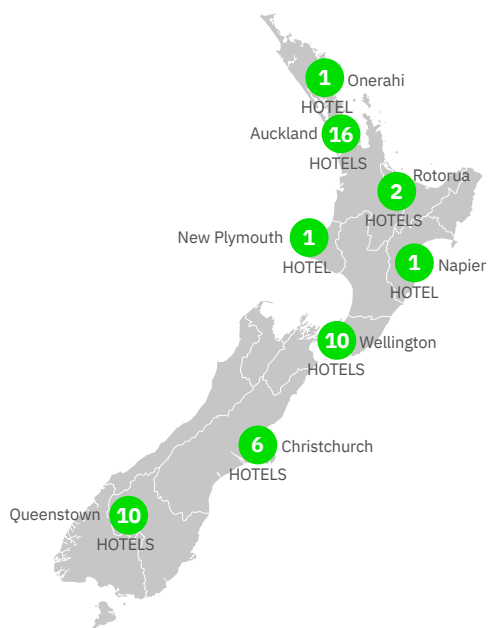

smartstay

New Zealand Deals

Free breakfast, Wi-Fi and more complimentary benefits when you book New Zealand hotels with SmartSTAY*.

Increase your comfort, convenience and productivity every time you check in to one of FCM's SmartSTAY accommodation partners. Whether you want to kick back after a day on the road or stay productive in your downtime, you can take advantage of a minimum of four free value adds at more than 47 hotels nationwide.

Your free value adds include Wi-Fi, breakfast plus more complimentary benefit e.g.

- Upgrades on arrival (subject to availability)
- Late check-out or early check-in
- Food and beverage credits with hotel restaurants
- Bonus loyalty points
- Flexible cancellation policy up to 24 hours prior
- Welcome amenity

Quality Hotel Lincoln Green

Smartstay complimentary inclusions:

- ✓ Wi-Fi internet access
- ✓ Breakfast daily
- ✓ 6pm day of arrival cancellation
- ✓ Room upgrade (subject to availability)