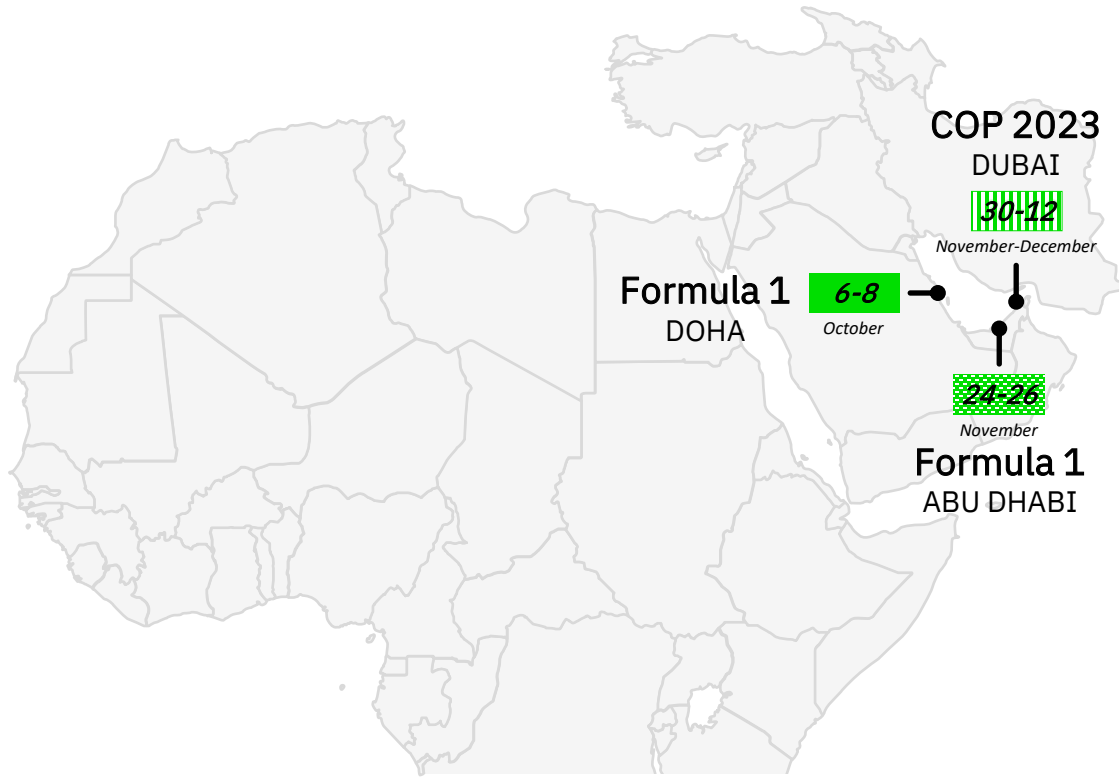

6-9

November (Annual)

Aquatech
AMSTERDAM

October

SUN	MON	TUE	WED	THU	FRI	SAT
1	2	3	4	5	6	7
8	9	10	11	12	13	14
15	16	17	18	19	20	21
22	23	24	25	26	27	28
29	30	31				

November

SUN	MON	TUE	WED	THU	FRI	SAT
			1	2	3	4
5	6	7	8	9	10	11
12	13	14	15	16	17	18
19	20	21	22	23	24	25
26	27	28	29	30		