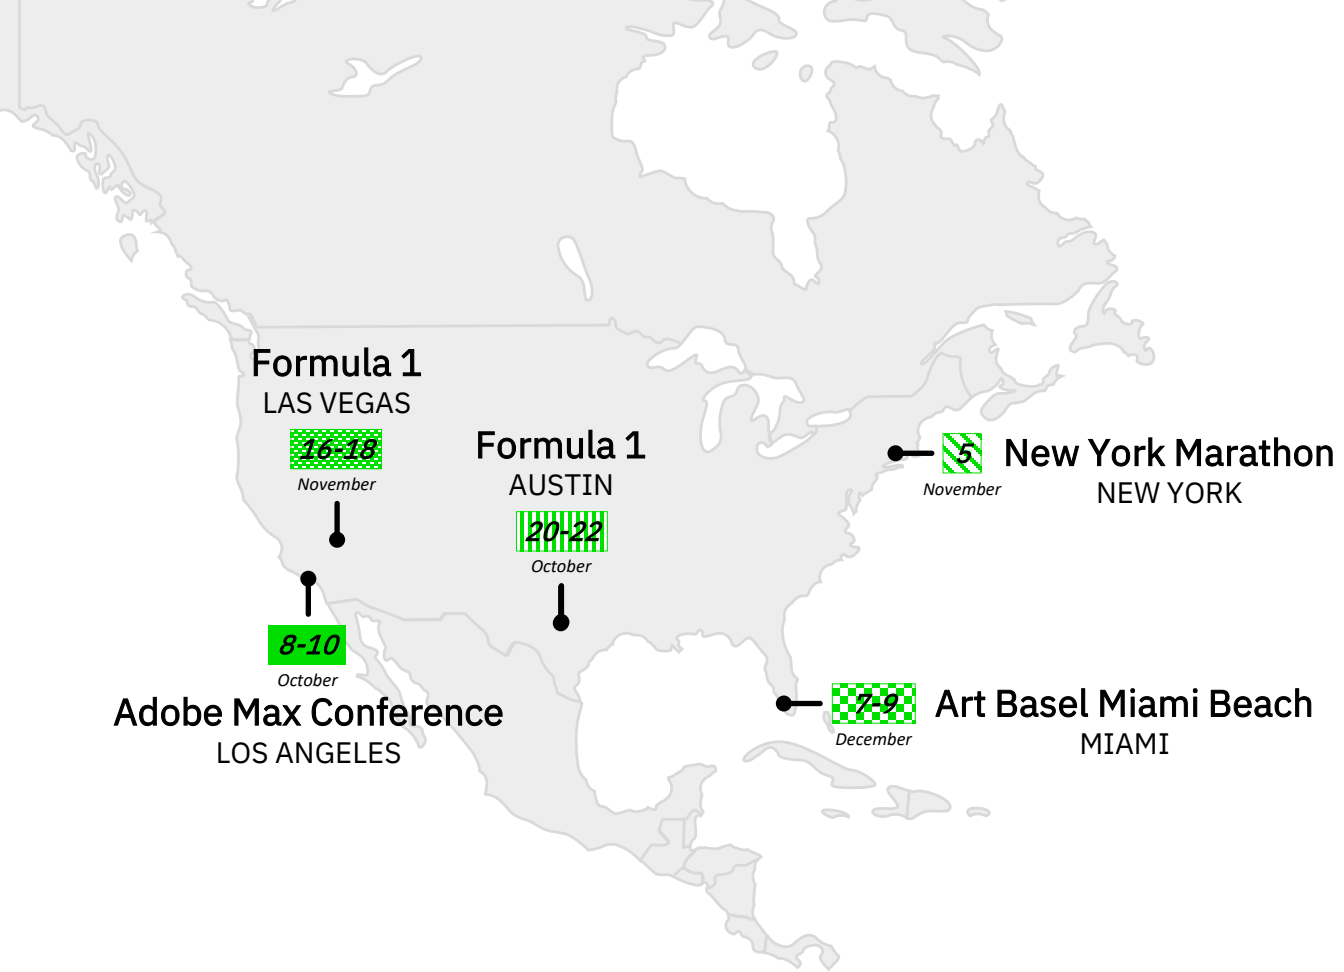

Global

Events Quarterly

→ About the Calendar

Planning a meeting or business trip? First, check out our new Quarterly Global Events Calendar containing all major events happening in October, November and December 2023. We anticipate hotel rates and availability to be impacted by these events, this guide will help you to plan and avoid paying higher hotel rates, your hotels of choice being full and cities being extra busy. Keep watch for mid November when we will publish the next quarter.

NORTH AMERICA

20-22
October (Annual)

Formula 1
AUSTIN

8-10
October (Annual)

Adobe Max Conference
LOS ANGELES

6-18
November (Annual)

Formula 1
LAS VEGAS

5

November

SUN	MON	TUE	WED	THU	FRI	SAT	
				1	2	3	4
5	6	7	8	9	10	11	
12	13	14	15	16	17	18	
19	20	21	22	23	24	25	
26	27	28	29	30			

LATIN AMERICA

27-29

October (Annual)

Formula 1
MEXICO CITY

3-5

November

December

SUN	MON	TUE	WED	THU	FRI	SAT
						1
						2
3	4	5	6	7	8	9
10	11	12	13	14	15	16
17	18	19	20	21	22	23
24	25	26	27	28	29	30
31						

MIDDLE EAST AND AFRICA

6-8
October (Annual)
Formula 1
DOHA

24-26
November (Annual)
Formula 1
ABU DHABI