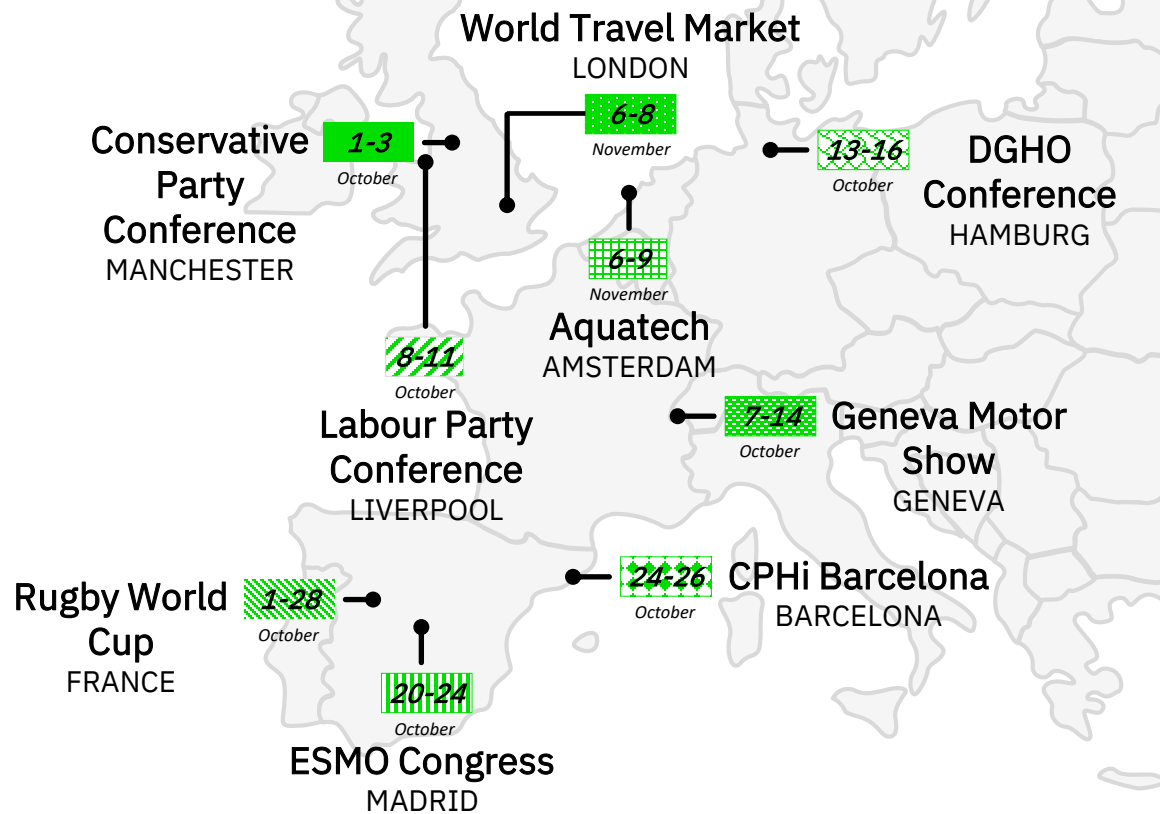

Global

Events Quarterly

→ About the Calendar

Planning a meeting or business trip? First, check out our new Quarterly Global Events Calendar containing all major events happening in October, November and December 2023. We anticipate hotel rates and availability to be impacted by these events, this guide will help you to plan and avoid paying higher hotel rates, your hotels of choice being full and cities being extra busy. Keep watch for mid November when we will publish the next quarter.

NORTH AMERICA

20-22
October (Annual)

Formula 1
AUSTIN

8-10
October (Annual)

Adobe Max Conference
LOS ANGELES

6-18
November (Annual)

Formula 1
LAS VEGAS

5

November

SUN	MON	TUE	WED	THU	FRI	SAT	
				1	2	3	4
5	6	7	8	9	10	11	
12	13	14	15	16	17	18	
19	20	21	22	23	24	25	
26	27	28	29	30			

LATIN AMERICA

27-29

October (Annual)

Formula 1
MEXICO CITY

3-5

November

SUN	MON	TUE	WED	THU	FRI	SAT
				1	2	3 4
5	6	7	8	9	10	11
12	13	14	15	16	17	18
19	20	21	22	23	24	25
26	27	28	29	30		

ASIA PACIFIC

5-11

October-November

Cricket World Cup

INDIA

(4 years, moves location)

EUROPE