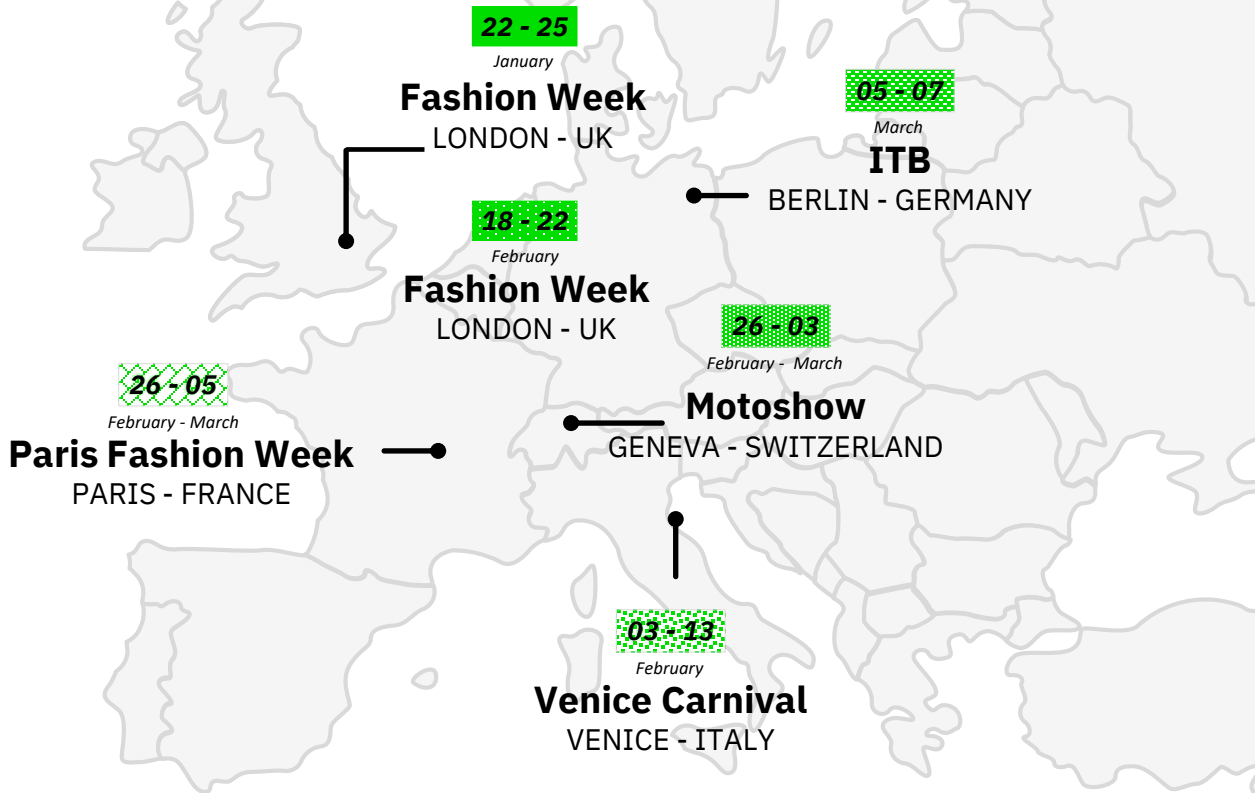

ASIA PACIFIC

14 - 29

February

Premier Sailing Race Week
HONG KONG - CHINA

26

March

Independence Day
BANGLADESH

10 - 17

March

SUN	MON	TUE	WED	THU	FRI	SAT
					1	2
3	4	5	6	7	8	9
10	11	12	13	14	15	16
17	18	19	20	21	22	23
24	25	26	27	28	29	30
31						

MIDDLE EAST AND AFRICA

13 - 11

January - February
Africa Cup of Nations
IVORY COAST

12 - 10

January - February
AFC Asian Cup
DOHA

02 - 04

March
Formula 1
BAHRAIN

January

SUN	MON	TUE	WED	THU	FRI	SAT
	1	2	3	4	5	6
7	8	9	10	11	12	13
14	15	16	17	18	19	20
21	22	23	24	25	26	27
28	29	30	31			

February

EUROPE

05 - 07

March
ITB
GERMANY

26 - 05

February - March
Paris Fashion Week
FRANCE - PARIS

26 - 03

February - March
Motoshow
SWITZERLAND

22 - 25