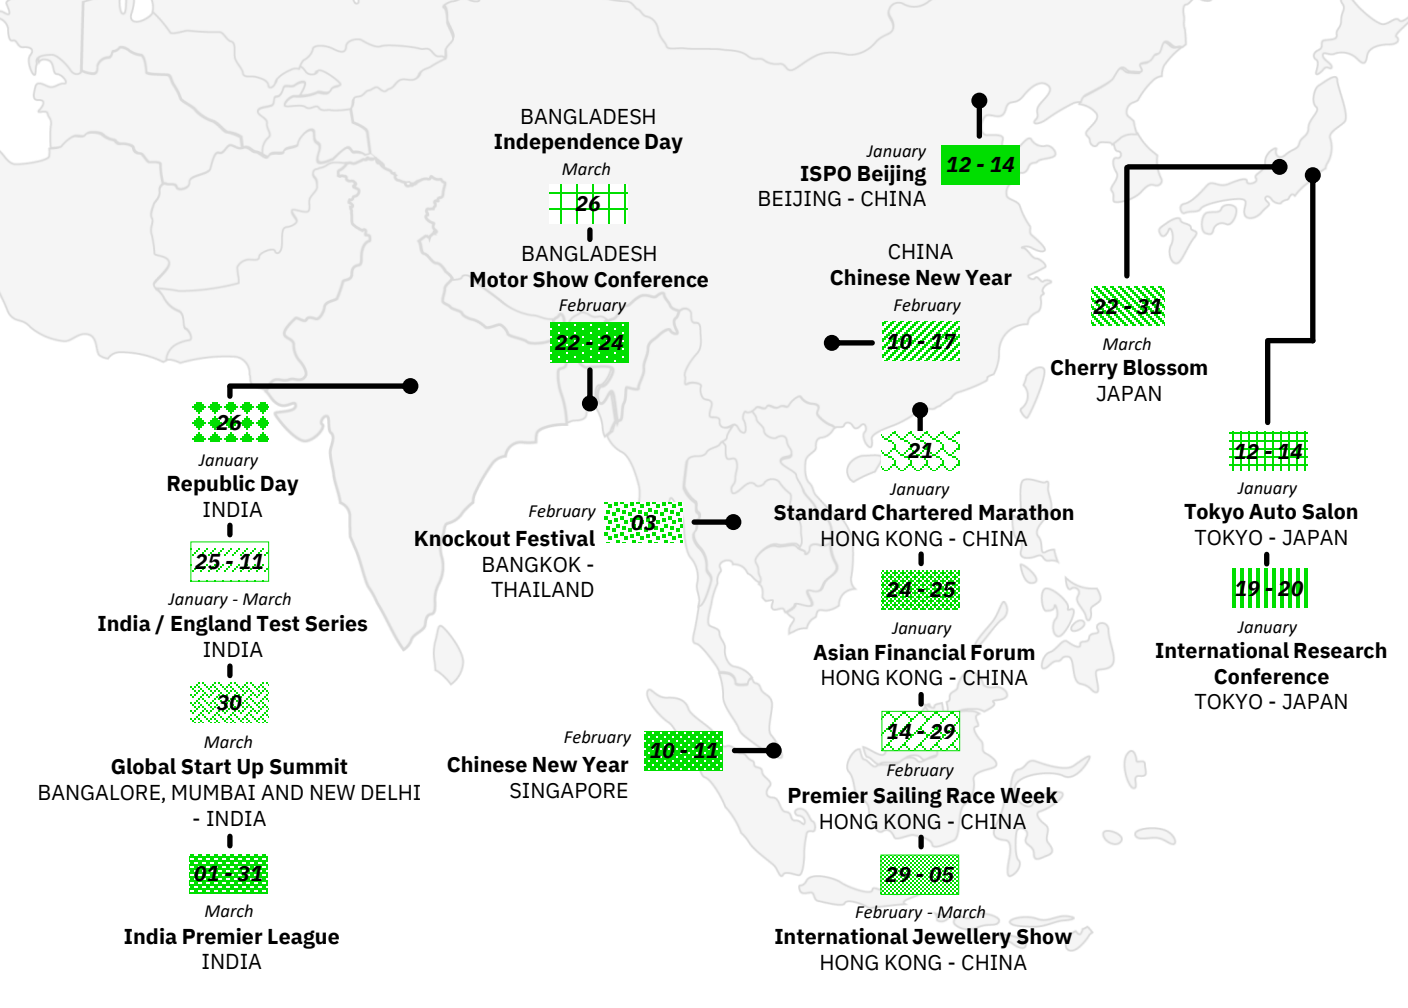

LATIN AMERICA

11 - 17

February
Carnival
BRAZIL

15 - 17

March
Lollapalooza
ARGENTINA

January

SUN	MON	TUE	WED	THU	FRI	SAT
	1	2	3	4	5	6
	7	8	9	10	11	12 13
14	15	16	17	18	19 20	
21	22	23	24 25	26 27		
28 29 30 31						

ASIA PACIFIC

14 - 29

February

Premier Sailing Race Week
HONG KONG - CHINA

26

March

Independence Day
BANGLADESH

10 - 17

12 - 10

January - February
AFC Asian Cup
DOHA

02 - 04

March
Formula 1
BAHRAIN

January

SUN	MON	TUE	WED	THU	FRI	SAT
	1	2	3	4	5	6
7	8	9	10	11	12	13
14	15	16	17	18	19	20
21	22	23	24	25	26	27
28	29	30	31			

February

EUROPE

05 - 07

March
ITB
GERMANY

26 - 05

February - March
Paris Fashion Week
FRANCE - PARIS

26 - 03

February - March
Motoshow
SWITZERLAND

22 - 25