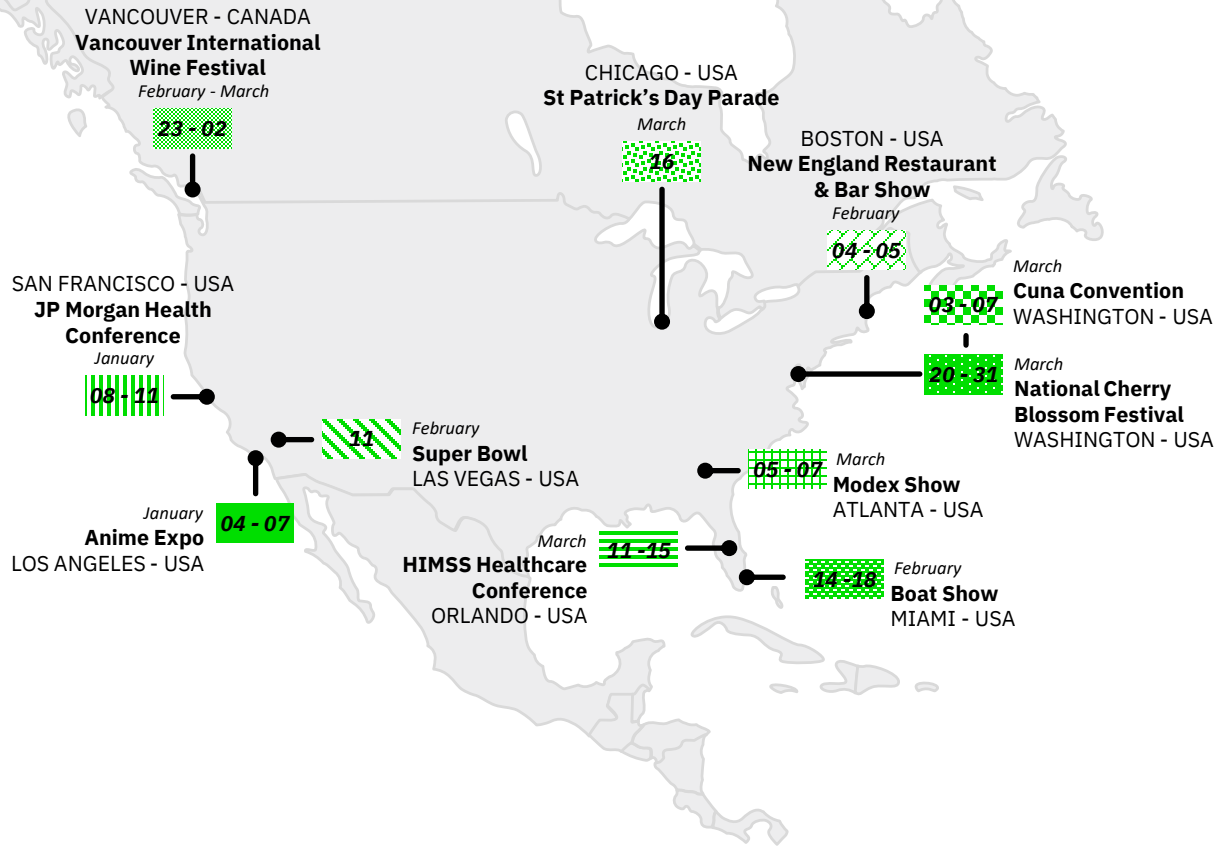

FCM CONSULTING

Global

Events Quarterly

About the Calendar

Planning a meeting or business trip? First, check out our new Quarterly Global Events Calendar containing all major events happening in January through March 2024. We anticipate hotel rates and availability to be impacted by these events, this guide will help you to plan and avoid paying higher hotel rates, your hotels of choice being full and cities being extra busy. Keep watch for mid-February when we will publish the next quarter.

LATIN AMERICA

11 - 17

February
Carnival
BRAZIL

15 - 17

March
Lollapalooza
ARGENTINA

January

SUN	MON	TUE	WED	THU	FRI	SAT
	1	2	3	4	5	6
	7	8	9	10	11	12 13
14	15	16	17	18	19 20	
21	22	23	24 25	26 27		
28 29 30 31						

March

SUN	MON	TUE	WED	THU	FRI	SAT
					1	2
3	4	5	6	7	8	9
10	11	12	13	14	15	16
17	18	19	20	21	22	23
24	25	26	27	28	29	30
31						

MIDDLE EAST AND AFRICA

13 - 11

January - February
Africa Cup of Nations
IVORY COAST

EUROPE

05 - 07

March
ITB
GERMANY

26 - 05

February - March
Paris Fashion Week
FRANCE - PARIS

26 - 03

February - March
Motoshow
SWITZERLAND

22 - 25