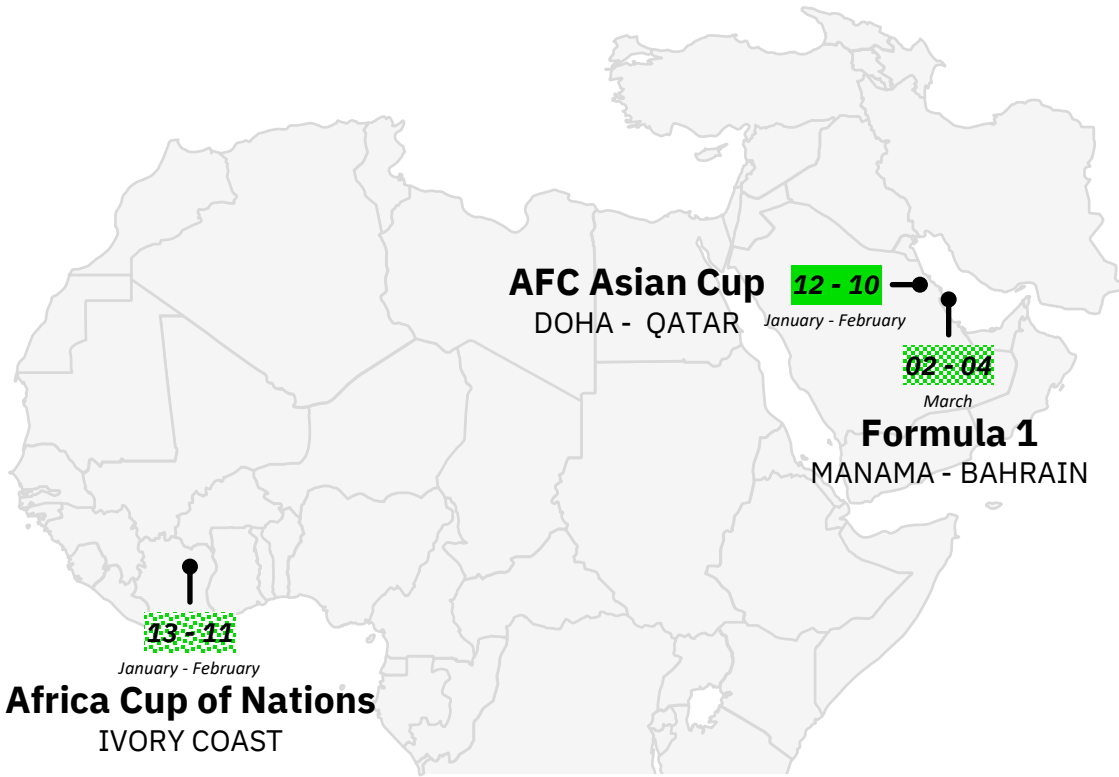

January

SUN	MON	TUE	WED	THU	FRI	SAT
	1	2	3	4	5	6
7	8	9	10	11	12	13
14	15	16	17	18	19	20
21	22	23	24	25	26	27
28	29	30	31			

February

SUN	MON	TUE	WED	THU	FRI	SAT
				1	2	3
4	5	6	7	8	9	10
11	12	13	14	15	16	17
18	19	20	21	22	23	24
25	26	27	28	29		

March

SUN	MON	TUE	WED	THU	FRI	SAT
					1	2
3	4	5	6	7	8	9
10	11	12	13	14	15	16
17	18	19	20	21	22	23
24	25	26	27	28	29	30
31