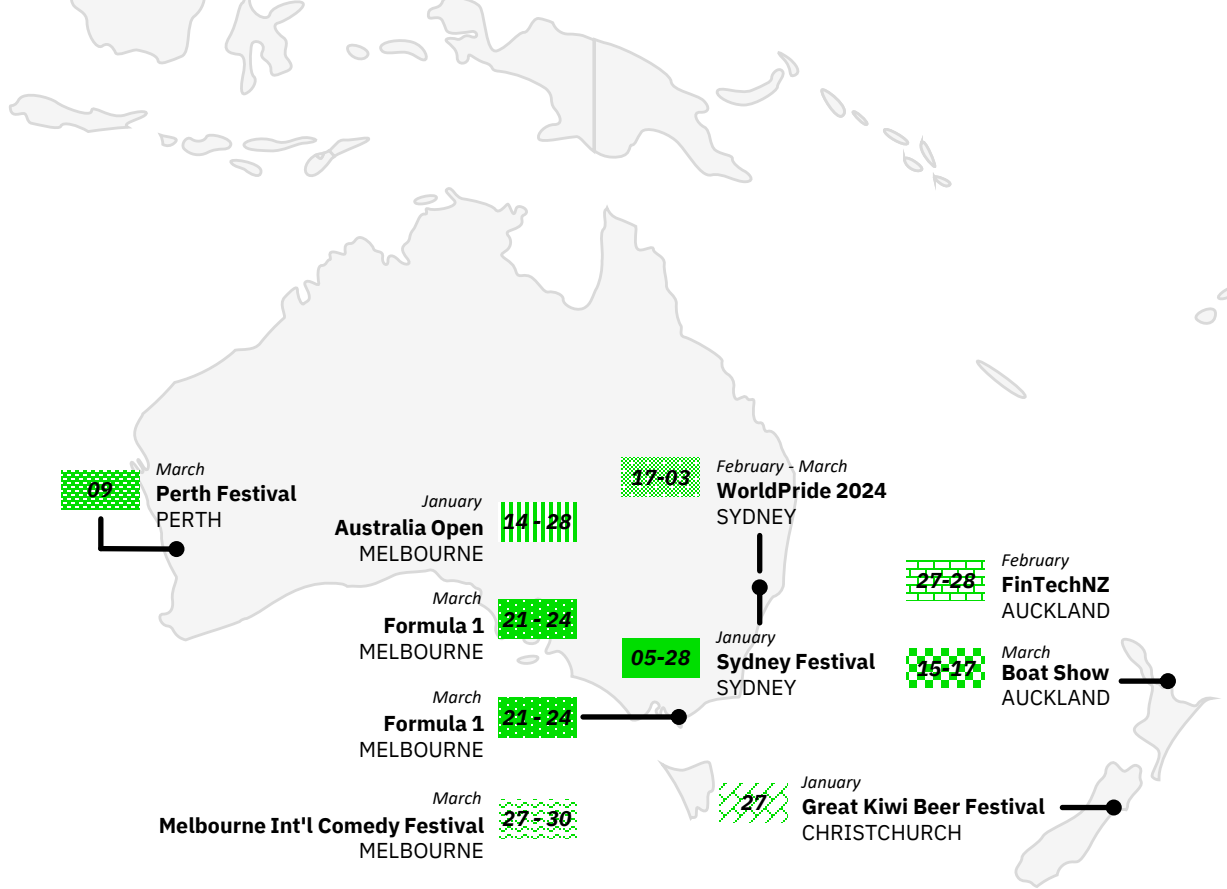

LATIN AMERICA

11 - 17

February
Carnival
BRAZIL

15 - 17

March
Lollapalooza
ARGENTINA

January

SUN	MON	TUE	WED	THU	FRI	SAT
	1	2	3	4	5	6
	7	8	9	10	11	12 13
14	15	16	17	18	19 20	
21	22	23	24 25	26 27		
28 29 30 31						

ASIA PACIFIC

14 - 29

February

Premier Sailing Race Week
HONG KONG - CHINA

26

March

Independence Day
BANGLADESH

10 - 17

February

Chinese New Year
SINGAPORE & CHINA

30

March

Global Start Up Summit
BANGALORE, MUMBAI AND
NEW DELHI - INDIA

22 - 05

March - April

Cherry Blossom
JAPAN

EUROPE

05 - 07

March
ITB
GERMANY

26 - 05

February - March
Paris Fashion Week
FRANCE - PARIS

26 - 03

February - March
Motoshow
SWITZERLAND

22 - 25