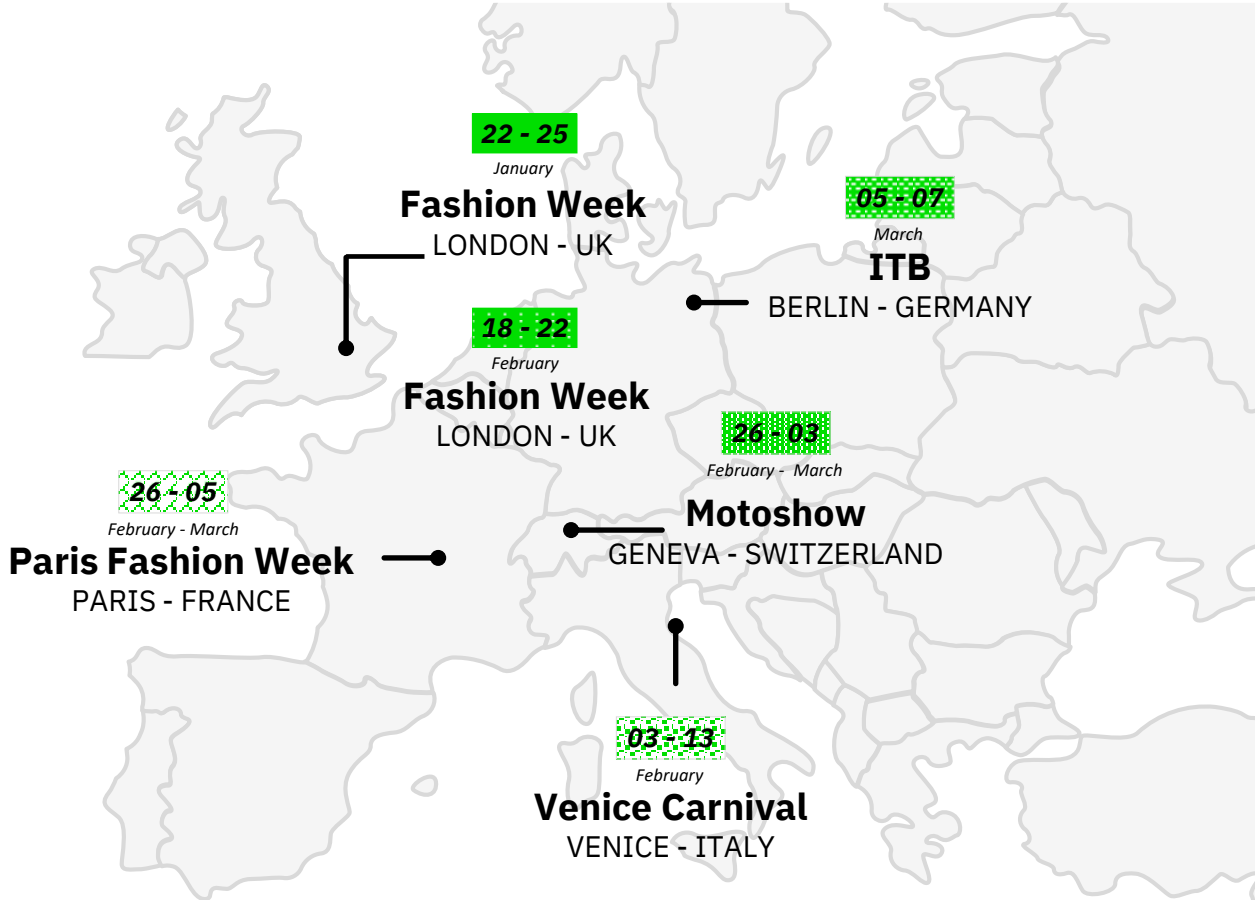

January

SUN	MON	TUE	WED	THU	FRI	SAT
	1	2	3	4	5	6
7	8	9	10	11	12	13
14	15	16	17	18	19	20
21	22	23	24	25	26	27
28	29	30	31			

February

SUN	MON	TUE	WED	THU	FRI	SAT
		1	2	3		
4	5	6	7	8	9	10
11	12	13	14	15	16	17
18	19	20	21	22	23	24
25	26	27	28	29		

March

SUN	MON	TUE	WED	THU	FRI	SAT
					1	2
3	4	5	6	7	8	9
10	11	12	13	14	15	16
17	18	19	20	21	22	23
24	25	26	27	28	29	30
31						

ヨーロッパ