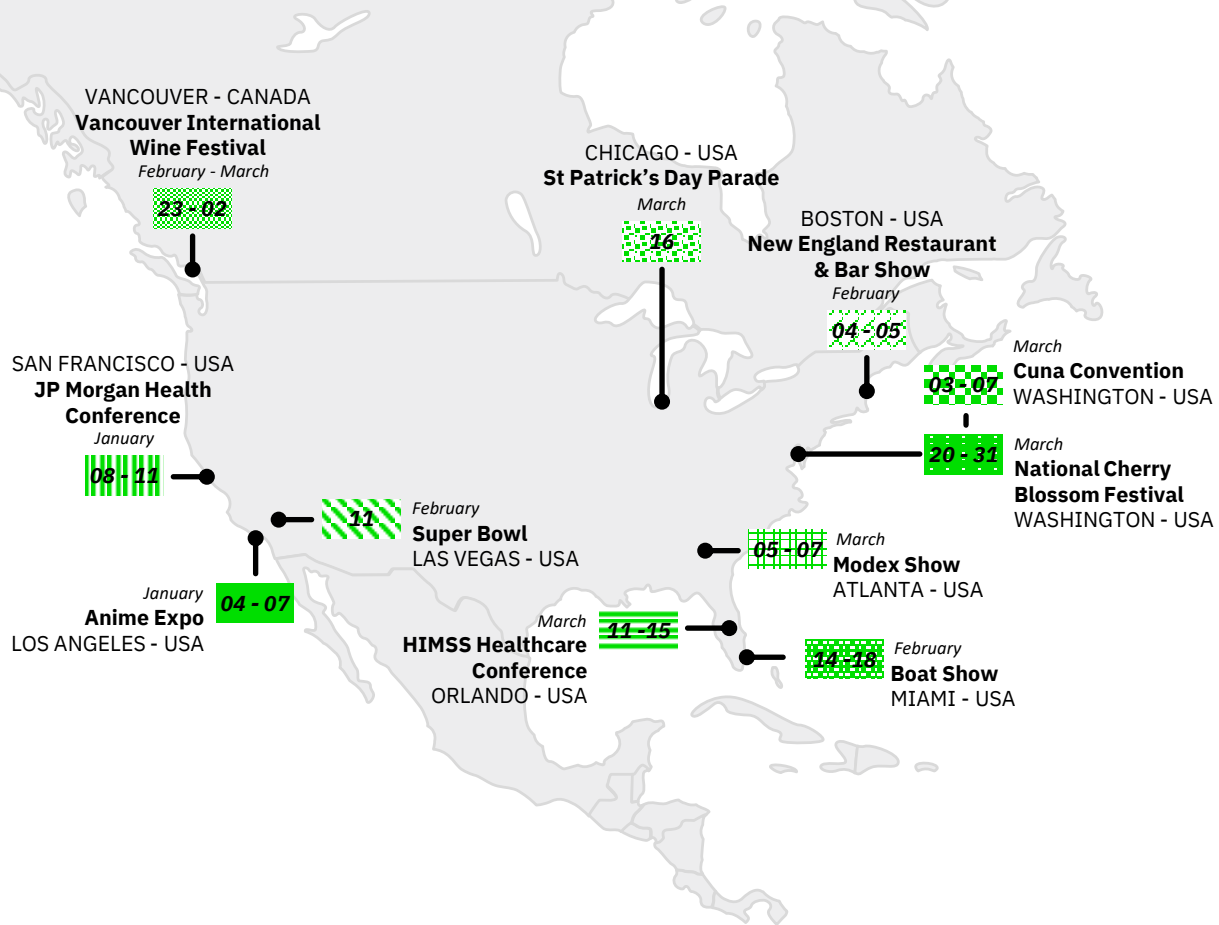

アジア

12 - 14

January

Tokyo Auto Salon
JAPAN

26

March

Independence Day
BANGLADESH

10 - 17

February

Chinese New Year
SINGAPORE & CHINA

30

March

Global Start Up Summit
BANGALORE, MUMBAI AND
NEW DELHI - INDIA

22 - 05

March - April

Cherry Blossom
JAPAN

March

SUN	MON	TUE	WED	THU	FRI	SAT
					1	2
3	4	5	6	7	8	9
10	11	12	13	14	15	16
17	18	19	20	21	22	23
24	25	26	27	28	29	30
31						

中東/アフリカ

13 - 11
January - February
Africa Cup of Nations
IVORY COAST

12 - 10
January - February
AFC Asian Cup
DOHA

26 - 03

February - March
Motoshow
SWITZERLAND

22 - 25

January
Fashion Week
LONDON

03 - 13

February
Venice Carnival
ITALY - VENICE

可能性を最大限に

FCM