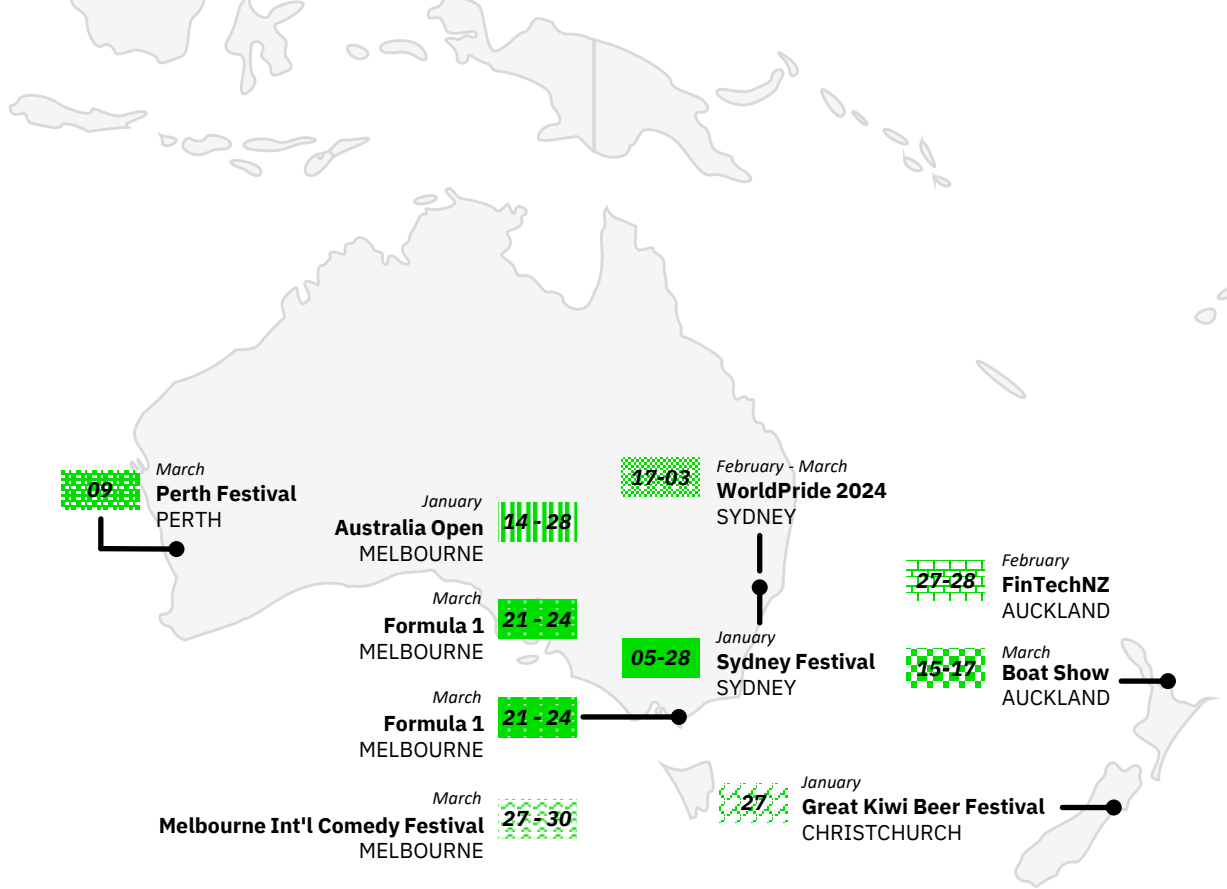

February

Chinese New Year
SINGAPORE & CHINA

30

March

Global Start Up Summit
BANGALORE, MUMBAI AND
NEW DELHI - INDIA

22 - 05

March - April

Cherry Blossom
JAPAN

南米

11 - 17

February

Carnival
BRAZIL

15 - 17

March

Lollapalooza
ARGENTINA

January

March

SUN	MON	TUE	WED	THU	FRI	SAT
					1	2
3	4	5	6	7	8	9
10	11	12	13	14	15	16
17	18	19	20	21	22	23
24	25	26	27	28	29	30
31						

オーストラリア/ ニュージーランド

09

March

Perth Festival
PERTH

05 - 28

January

26 - 03

February - March
Motoshow
SWITZERLAND

22 - 25

January
Fashion Week
LONDON

03 - 13

February
Venice Carnival
ITALY - VENICE

可能性を最大限に

FCM