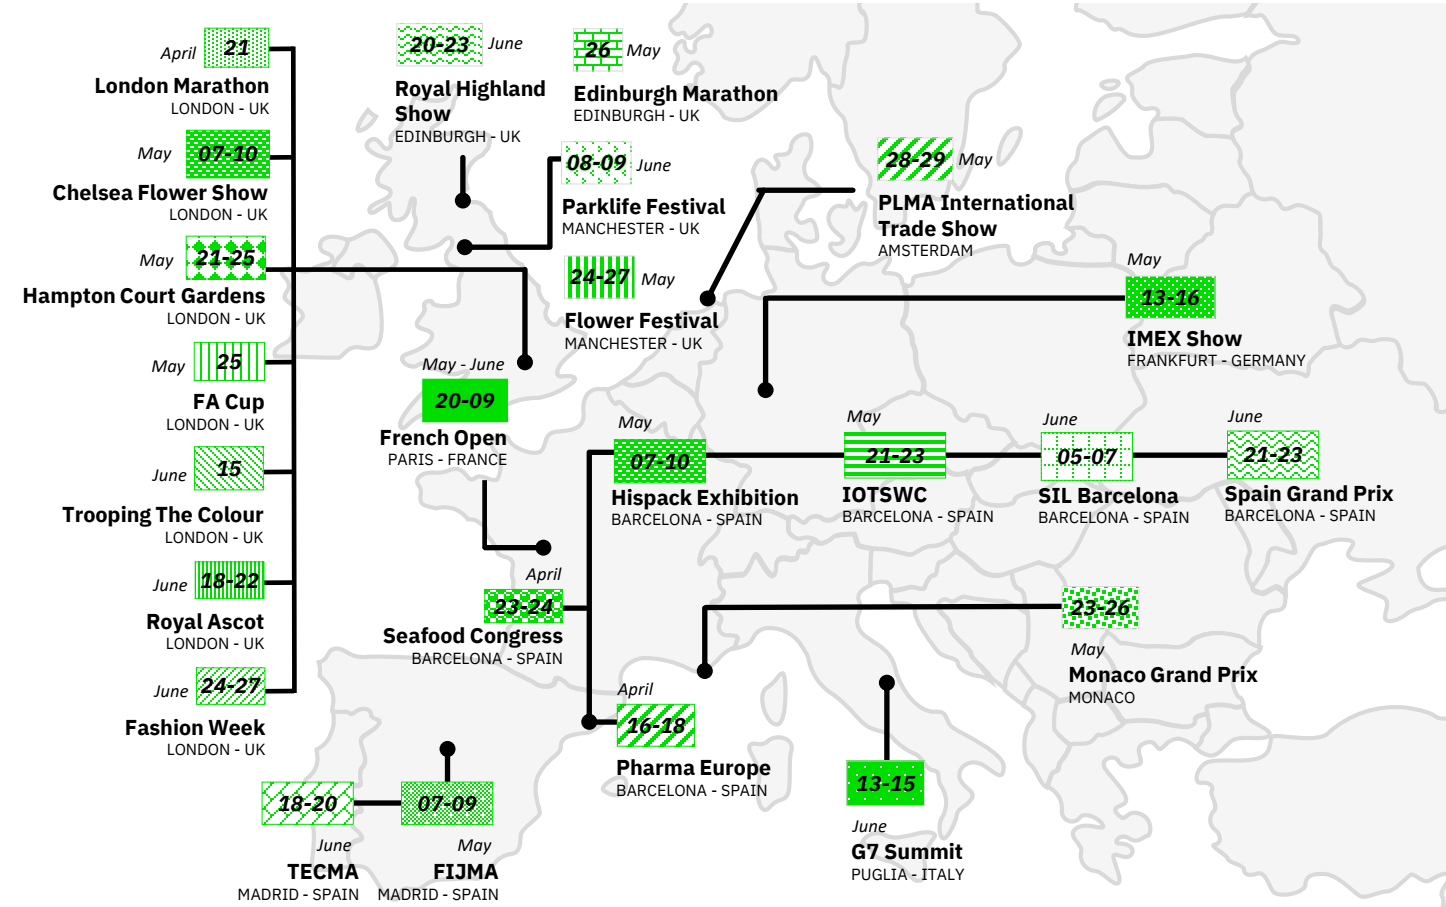

June

SUN	MON	TUE	WED	THU	FRI	SAT
						1
2	3	4	5	6	7	8
9	10	11	12	13	14	15
16	17	18	19	20	21	22
23	24	25	26	27	28	29
30						

MIDDLE EAST AND AFRICA

16 - 18

April

World Future Energy Summit
ABU DHABI

04 - 06

April

SUN	MON	TUE	WED	THU	FRI	SAT
	1	2	3	4	5	6
7	8	9	10	11	12	13
14	15	16	17	18	19	20
21	22	23	24	25	26	27
28	29	30				

May

SUN	MON	TUE	WED	THU	FRI	SAT
			1	2	3	4
5	6	7	8	9	10	11
12	13	14	15	16	17	18
19	20	21	22	23	24	25
26	27	28	29	30	31	

June

SUN	MON	TUE	WED	THU	FRI	SAT
						1
2	3	4	5	6	7	8
9	10	11	12	13	14	15
16	17	18	19	20	21	22
23	24	25	26	27	28	29
30						

EUROPE

24 - 27

May

Flower Festival
MANCHESTER - UK

21

April

London Marathon
LONDON - UK

22 - 27

May

Monaco Grand Prix
MONACO

20 - 09

May - June

French Open
PARIS - FRANCE

13 - 15