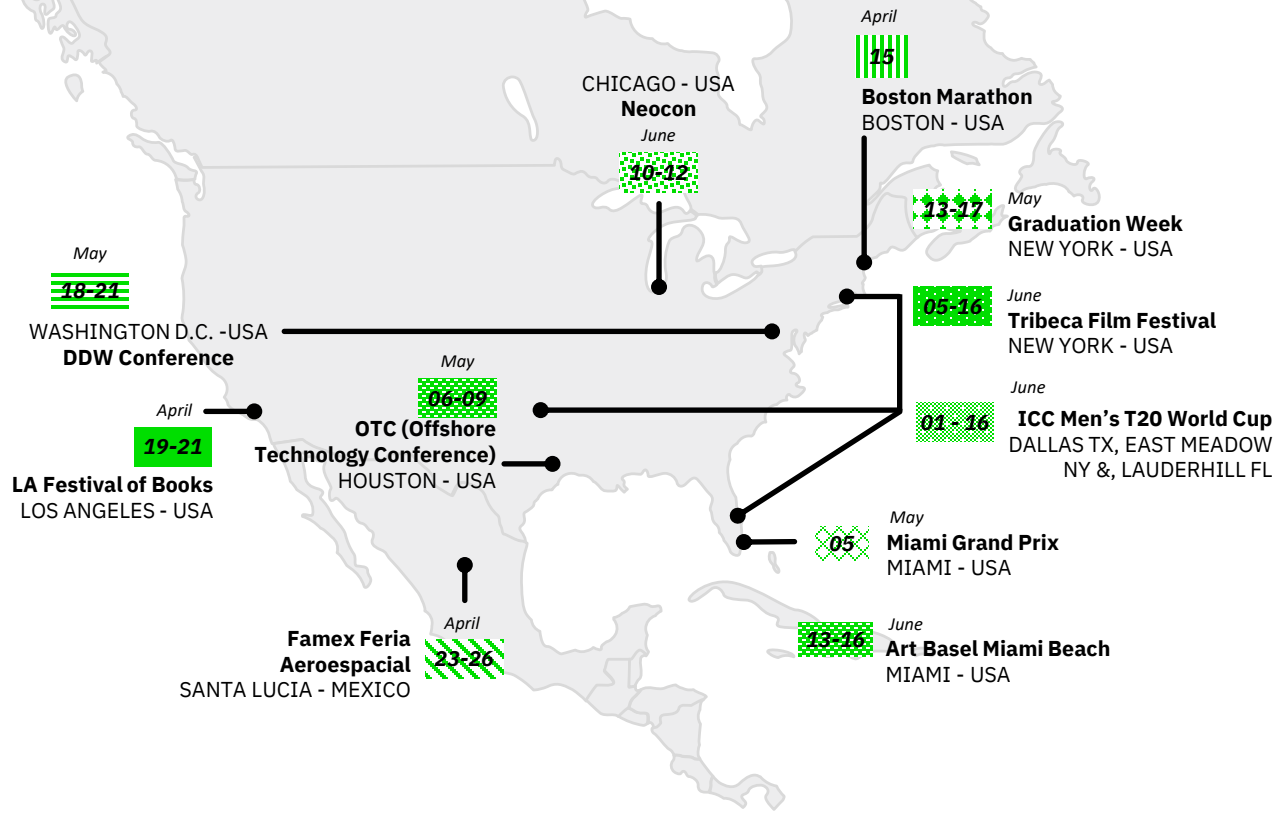

FCM CONSULTING

Global

Events Quarterly

000000

About the Calendar

Planning a meeting or business trip? First, check out our Quarterly Global Events Calendar containing all major events happening in April through June 2024. We anticipate hotel rates and availability to be impacted by these events, this guide will help you to plan and avoid paying higher hotel rates, your hotels of choice being full and cities being extra busy. Keep watch for mid-May when we will publish the next quarter.

June

SUN	MON	TUE	WED	THU	FRI	SAT
						1
2	3	4	5	6	7	8
9	10	11	12	13	14	15
16	17	18	19	20	21	22
23	24	25	26	27	28	29
30						

NORTH AMERICA

10-12
June
NeoCon
CHICAGO - USA

05
May
Miami Grand Prix
MIAMI - USA

19-21
April
LA Festival of Books
LOS ANGELES - USA

18-21
May
DDW Conference
WASHINGTON - USA

13-17
May
Graduation Week
NEW YORK - USA

April

SUN	MON	TUE	WED	THU	FRI	SAT
	1	2	3	4	5	6
7	8	9	10	11	12	13
14	15	16	17	18	19	20
21	22	23	24	25	26	27
28	29	30				

Hong Kong Sevens
HONG KONG - CHINA

13 - 15
April

Songkran Festival
BANGKOK - THAILAND

April

SUN	MON	TUE	WED	THU	FRI	SAT
	1	2	3	4	5	6
7	8	9	10	11	12	13
14	15	16	17	18	19	20
21	22	23	24	25	26	27
28	29	30				