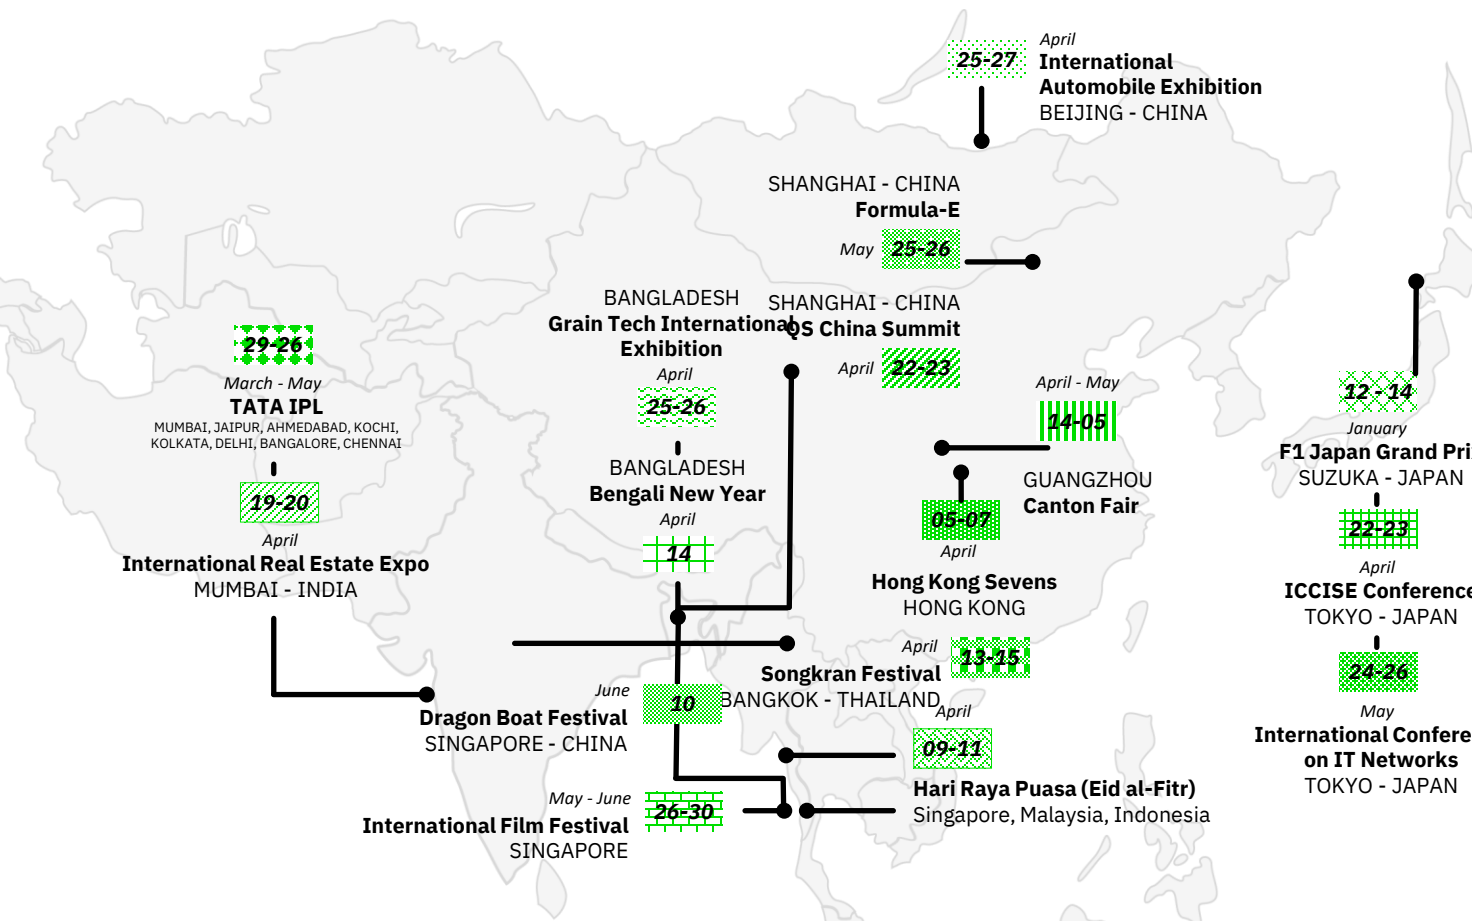

19-21
April
LA Festival of Books
LOS ANGELES - USA

18-21
May
DDW Conference
WASHINGTON - USA

13-17
May
Graduation Week
NEW YORK - USA

April

SUN	MON	TUE	WED	THU	FRI	SAT
	1	2	3	4	5	6
7	8	9	10	11	12	13
14	15	16	17	18	19	20
21	22	23	24	25	26	27
28	29	30				

ASIA PACIFIC

19 - 20
April

Int'l Real Estate Expo
MUMBAI - INDIA

14
April

Bengali New Year
BANGLADESH

25 - 26
May

Formula-E
SHANGHAI - CHINA

05 - 07
April

Hong Kong Sevens
HONG KONG - CHINA

13 - 15
April

Songkran Festival
BANGKOK - THAILAND

April

SUN	MON	TUE	WED	THU	FRI	SAT
	1	2	3	4	5	6
7	8	9	10	11	12	13
14	15	16	17	18	19	20
21	22	23	24	25	26	27
28	29	30				

London Marathon
LONDON - UK

22 - 27

May

Monaco Grand Prix
MONACO

20 - 09

May - June

French Open
PARIS - FRANCE

13 - 15