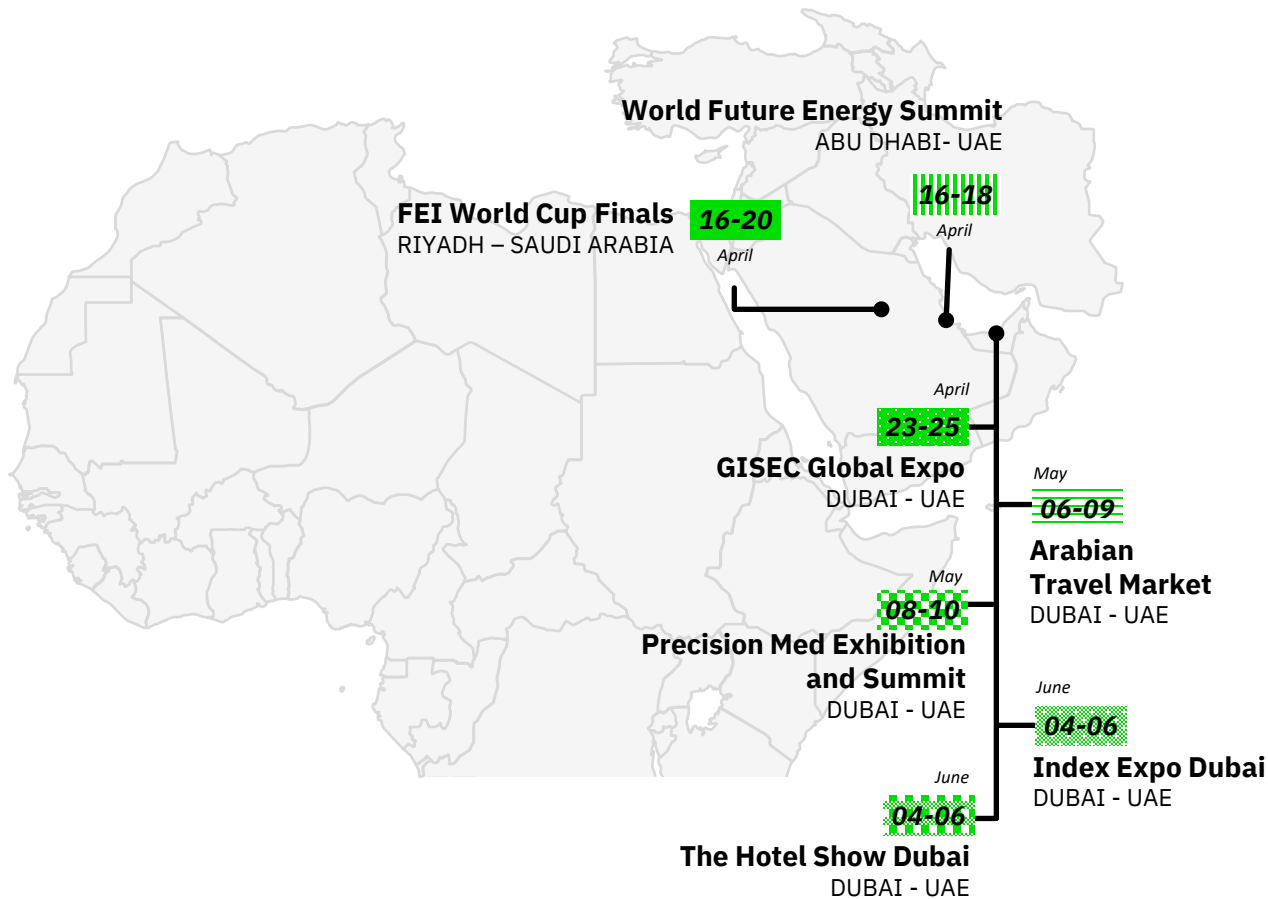

April

SUN	MON	TUE	WED	THU	FRI	SAT
	1	2	3	4	5	6
7	8	9	10	11	12	13
14	15	16	17	18	19	20
21	22	23	24	25	26	27
28	29	30				

May

SUN	MON	TUE	WED	THU	FRI	SAT
			1	2	3	4
5	6	7	8	9	10	11
12	1	1	1	1	1	1
1	1	1	22	23	24	25
26	27	28	29	30	31	

June

SUN	MON	TUE	WED	THU	FRI	SAT
						1
2	3	4	5	6	7	8
9	10	11	12	13	14	15
16	17	18	19	20	21	22
23	24	25	26	27	28	29
30