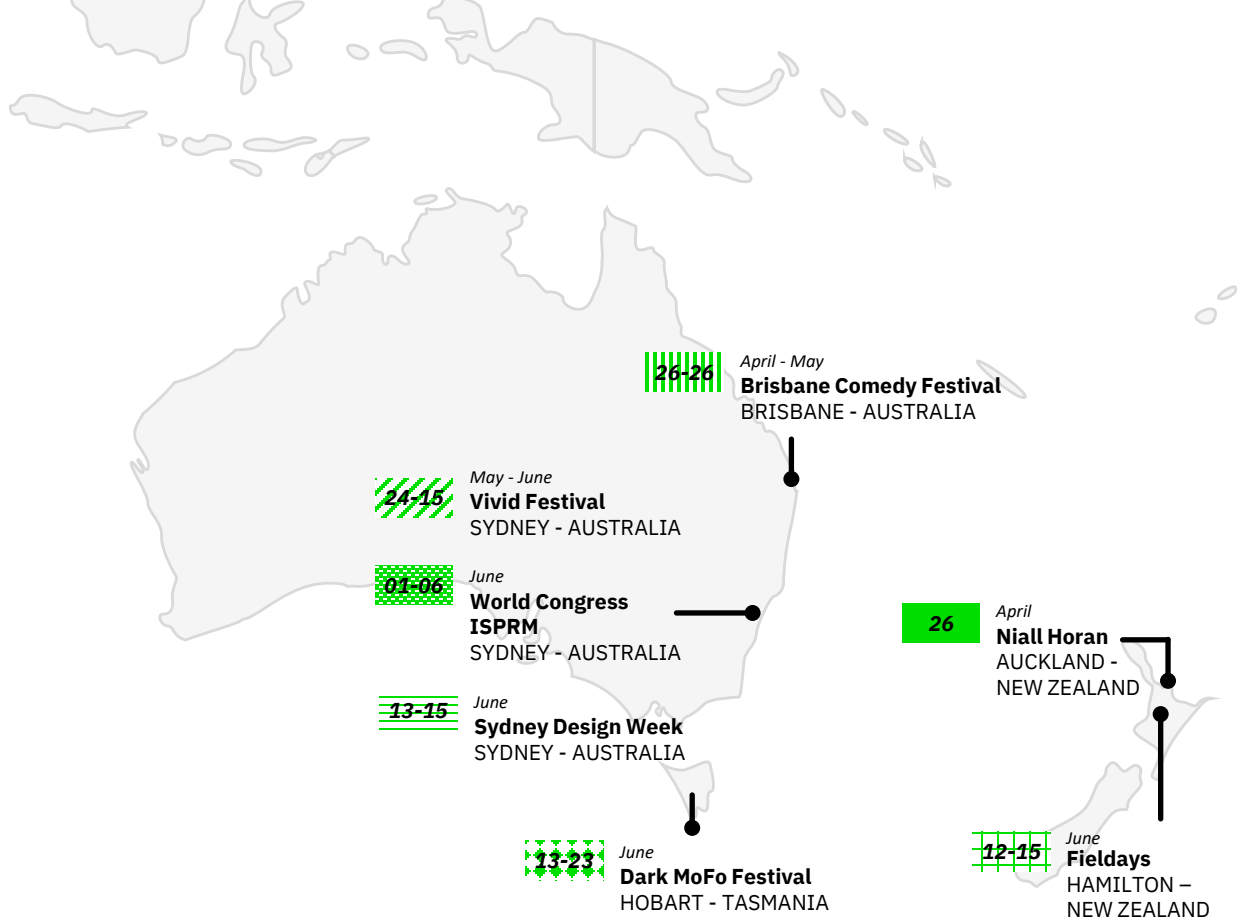

FCM CONSULTING

Global

Events Quarterly

000000

About the Calendar

Planning a meeting or business trip? First, check out our Quarterly Global Events Calendar containing all major events happening in April through June 2024. We anticipate hotel rates and availability to be impacted by these events, this guide will help you to plan and avoid paying higher hotel rates, your hotels of choice being full and cities being extra busy. Keep watch for mid-May when we will publish the next quarter.

June

SUN	MON	TUE	WED	THU	FRI	SAT
						1
2	3	4	5	6	7	8
9	10	11	12	13	14	15
16	17	18	19	20	21	22
23	24	25	26	27	28	29
30						

NORTH AMERICA

10-12
June
NeoCon
CHICAGO - USA

05
May
Miami Grand Prix
MIAMI - USA

19-21
April
LA Festival of Books
LOS ANGELES - USA

18-21
May
DDW Conference
WASHINGTON - USA

13-17
May
Graduation Week
NEW YORK - USA

April

SUN	MON	TUE	WED	THU	FRI	SAT
	1	2	3	4	5	6
7	8	9	10	11	12	13
14	15	16	17	18	19	20
21	22	23	24	25	26	27
28	29	30				

Hong Kong Sevens
HONG KONG - CHINA

13 - 15
April

Songkran Festival
BANGKOK - THAILAND

April

SUN	MON	TUE	WED	THU	FRI	SAT
	1	2	3	4	5	6
7	8	9	10	11	12	13
14	15	16	17	18	19	20
21	22	23	24	25	26	27
28	29	30				