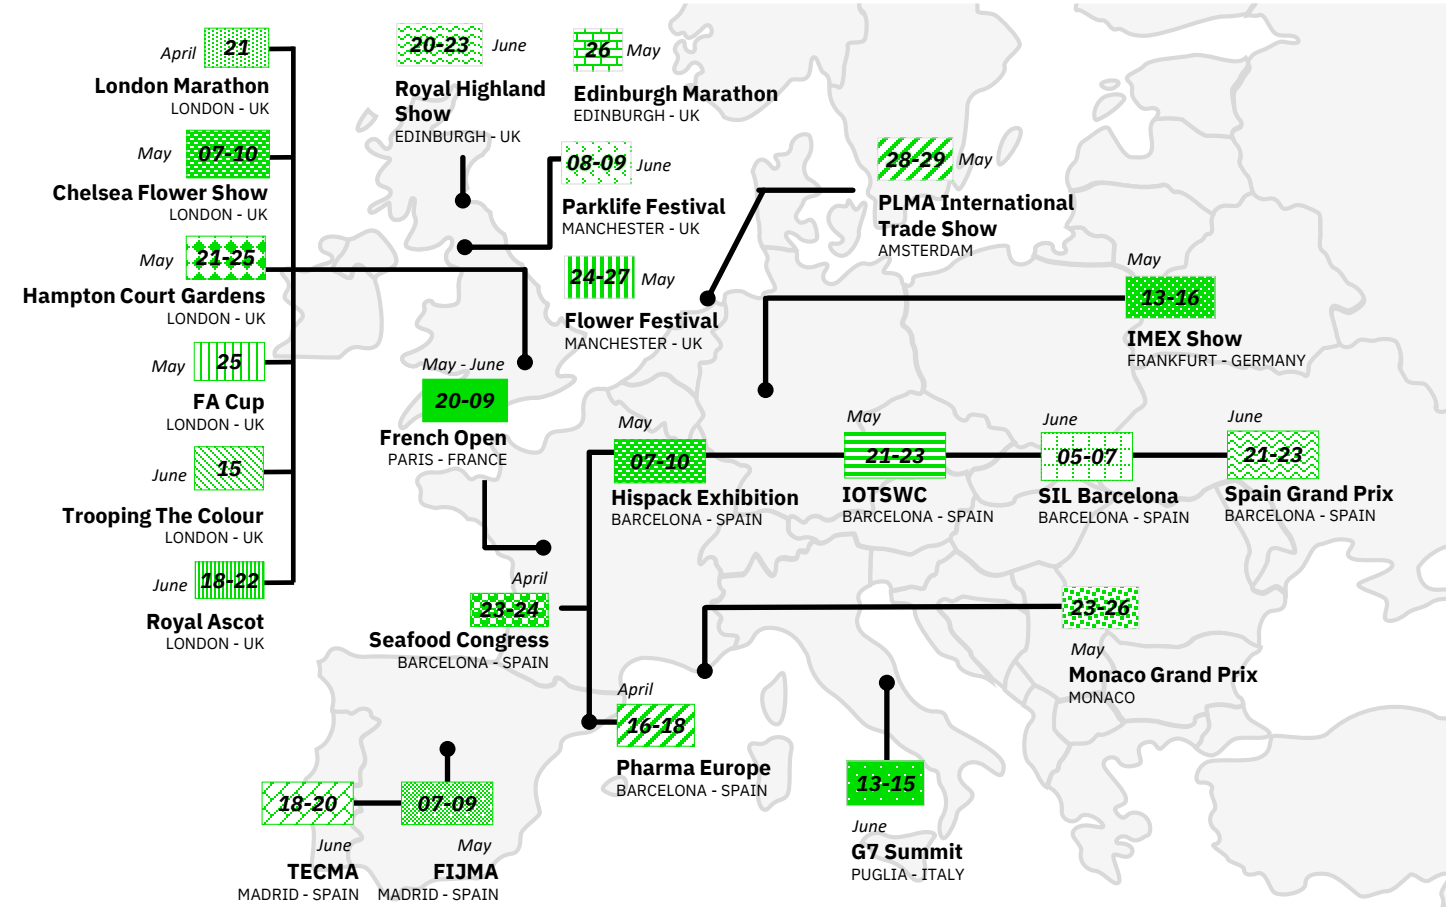

March

FEI World Cup Finals
RIYADH

04 - 06

June

The Hotel Show
DUBAI

April

SUN	MON	TUE	WED	THU	FRI	SAT
	1	2	3	4	5	6
7	8	9	10	11	12	13
14	15	16	17	18	19	20
21	22	23	24	25	26	27
28	29	30				

May

SUN	MON	TUE	WED	THU	FRI	SAT
			1	2	3	4
5	6	7	8	9	10	11
12	13	14	15	16	17	18
19	20	21	22	23	24	25
26	27	28	29	30	31	

June

SUN	MON	TUE	WED	THU	FRI	SAT
						1
2	3	4	5	6	7	8
9	10	11	12	13	14	15
16	17	18	19	20	21	22
23	24	25	26	27	28	29
30						

EUROPE

24 - 27

May

Flower Festival
MANCHESTER - UK

21

April

London Marathon
LONDON - UK

22 - 27

May

Monaco Grand Prix
MONACO

20 - 09

May - June

French Open
PARIS - FRANCE

13 - 15

June

G7 Summit
PUGLIA - ITALY