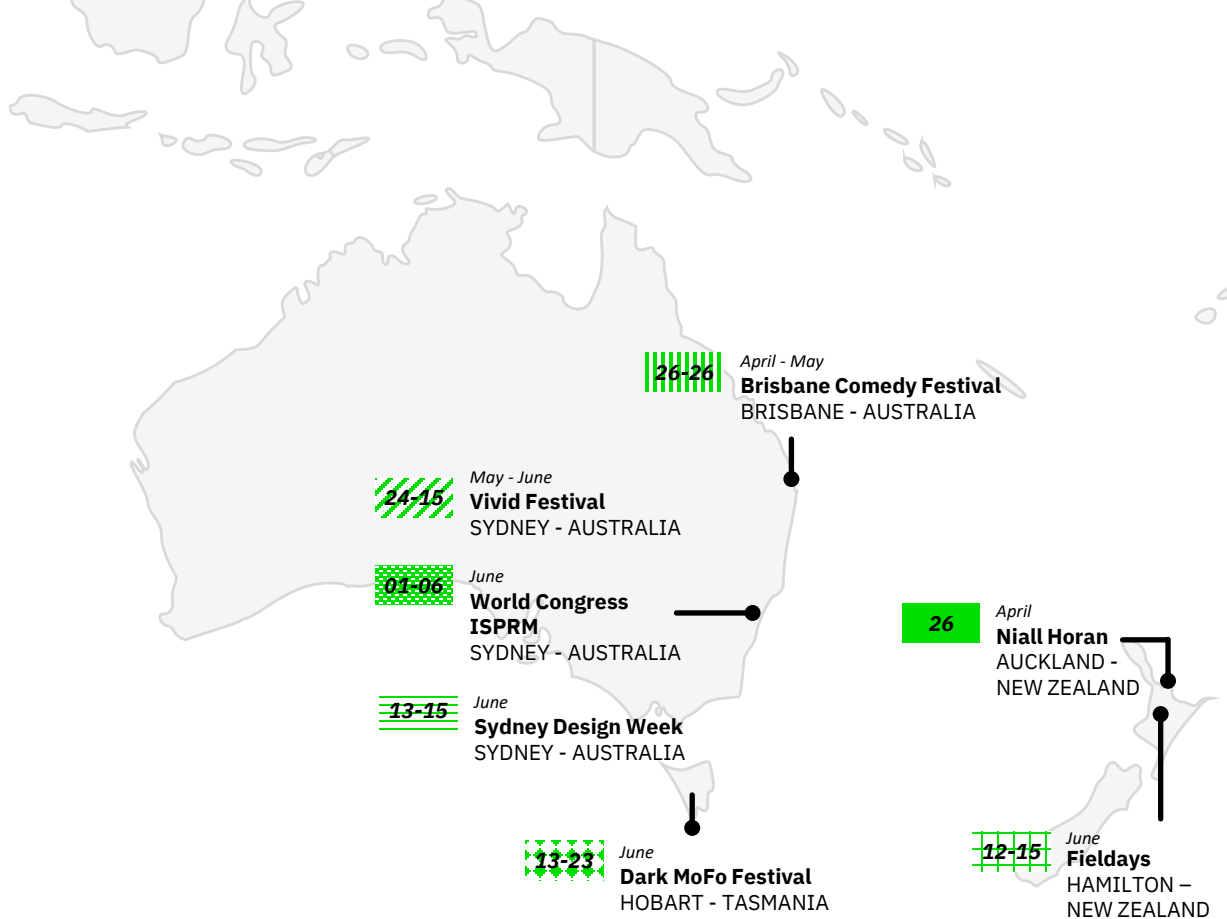

June

SUN	MON	TUE	WED	THU	FRI	SAT
						1
2	3	4	5	6	7	8
9	10	11	12	13	14	15
16	17	18	19	20	21	22
23	24	25	26	27	28	29
30						

NORTH AMERICA

10-12
June
Neocon
CHICAGO - USA

05
May
Miami Grand Prix
MIAMI - USA

19-21
April
LA Festival of Books
LOS ANGELES - USA

18-21
May
DDW Conference
WASHINGTON - USA

13-17
May
Graduation Week
NEW YORK - USA

LATIN AMERICA

07 - 10
May

ILTM Latin America
SÃO PAULO

05 - 07
April

Arnold Sports Festival
SÃO PAULO

April

Bengali New Year

BANGLADESH

13 - 15

April

Songkran Festival

BANGKOK - THAILAND

April

EUROPE

24 - 27

May

Flower Festival
MANCHESTER - UK

21

April

London Marathon
LONDON - UK

22 - 27