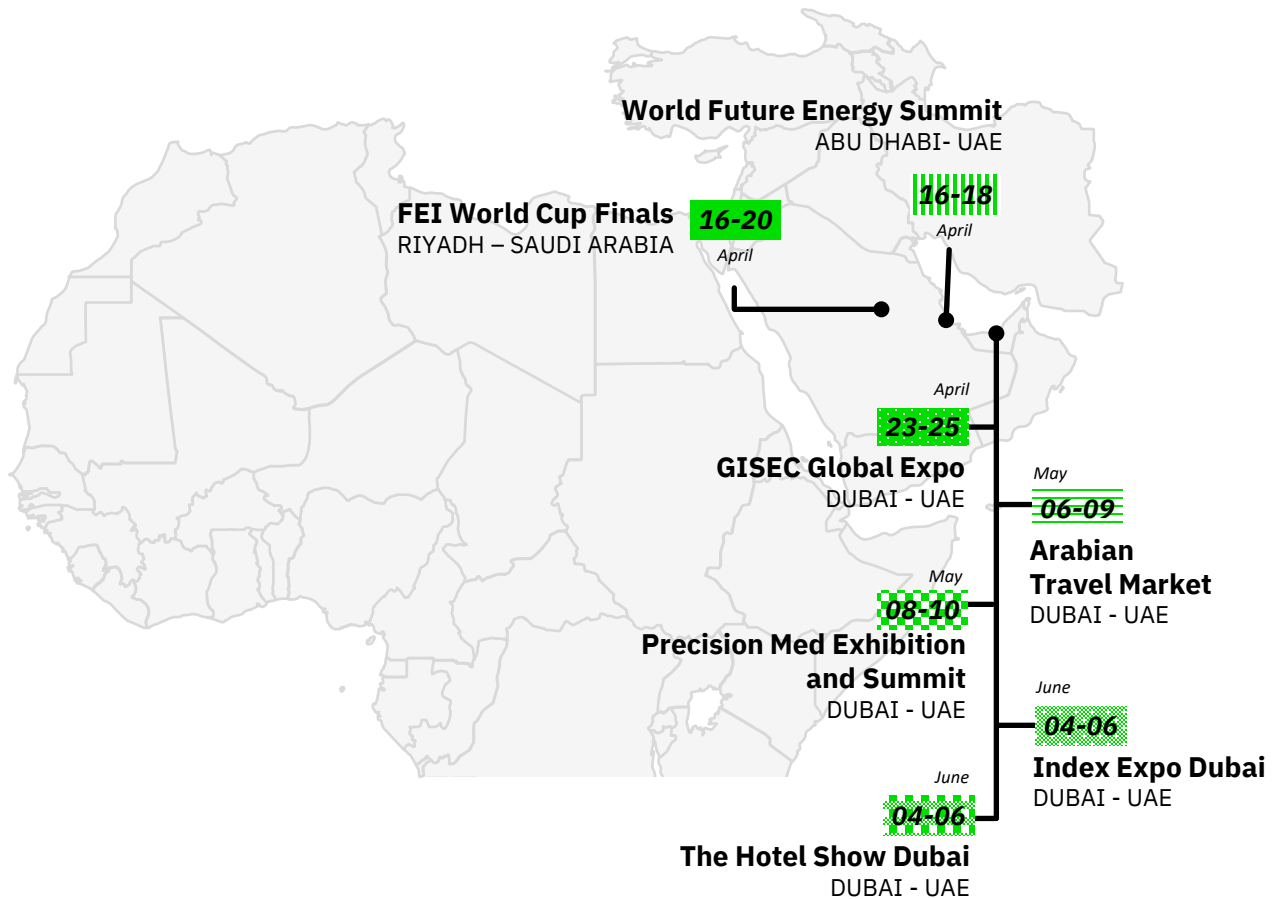

April

SUN	MON	TUE	WED	THU	FRI	SAT
	1	2	3	4	5	6
7	8	9	10	11	12	13
14	15	16	17	18	19	20
21	22	23	24	25	26	27
28	29	30				

May

SUN	MON	TUE	WED	THU	FRI	SAT
			1	2	3	4
5	6	7	8	9	10	11
12	1	1	1	1	1	1
1	1	1	22	23	24	25
26	27	28	29	30	31	

June

SUN	MON	TUE	WED	THU	FRI	SAT
						1
2	3	4	5	6	7	8
9	10	11	12	13	14	15
16	17	18	19	20	21	22
23	24	25	26	27	28	29
30