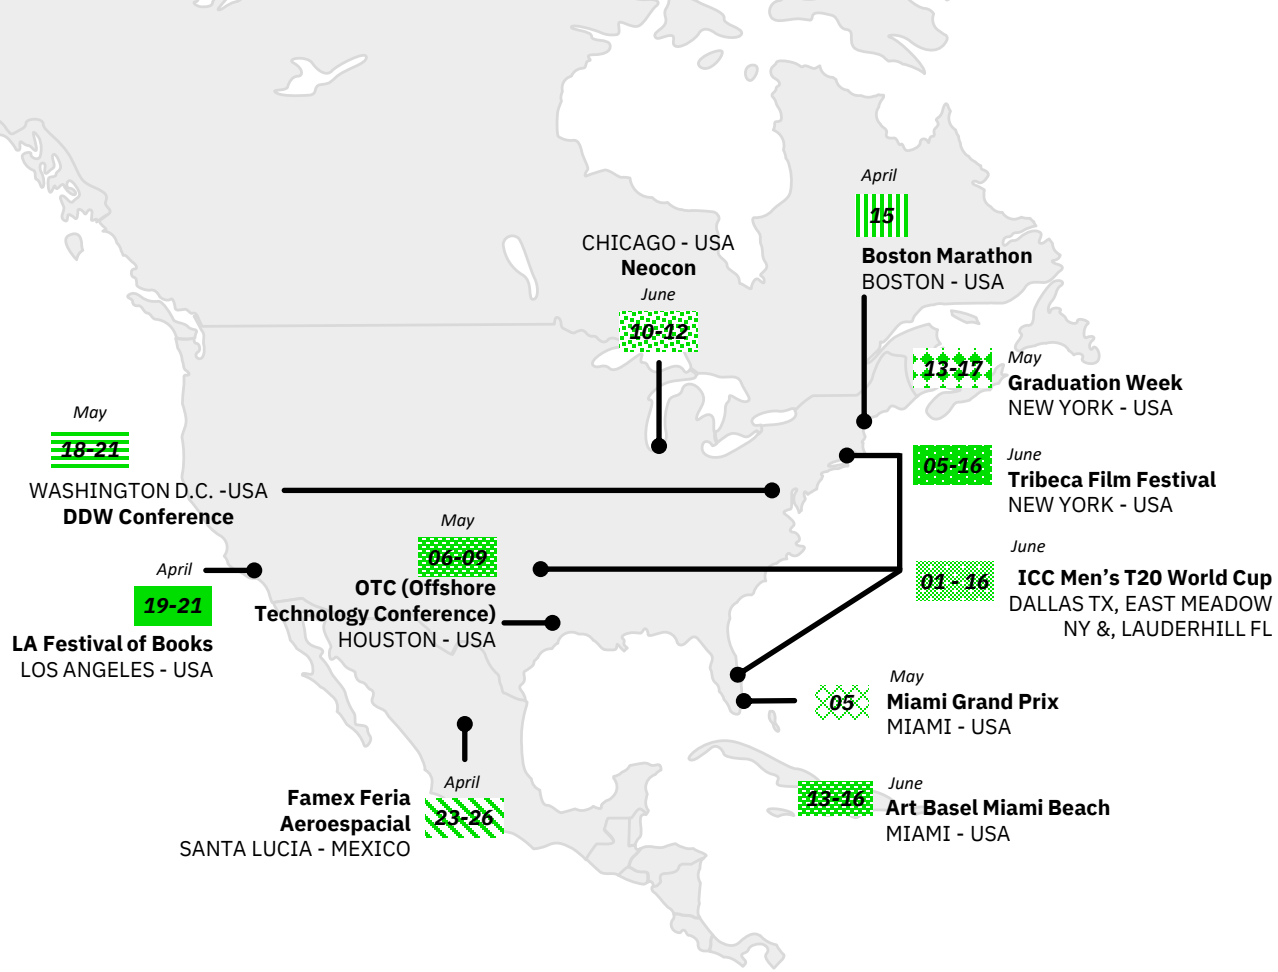

FCM CONSULTING

Global

Events Quarterly

000000

About the Calendar

Planning a meeting or business trip? First, check out our Quarterly Global Events Calendar containing all major events happening in April through June 2024. We anticipate hotel rates and availability to be impacted by these events, this guide will help you to plan and avoid paying higher hotel rates, your hotels of choice being full and cities being extra busy. Keep watch for mid-May when we will publish the next quarter.

June

SUN	MON	TUE	WED	THU	FRI	SAT
						1
2	3	4	5	6	7	8
9	10	11	12	13	14	15
16	17	18	19	20	21	22
23	24	25	26	27	28	29
30						

NORTH AMERICA

10-12
June
Neocon
CHICAGO - USA

05
May
Miami Grand Prix
MIAMI - USA

April

Bengali New Year

BANGLADESH

13 - 15

April

Songkran Festival

BANGKOK - THAILAND

April

EUROPE

24 - 27

May

Flower Festival
MANCHESTER - UK

21

April

London Marathon
LONDON - UK

22 - 27