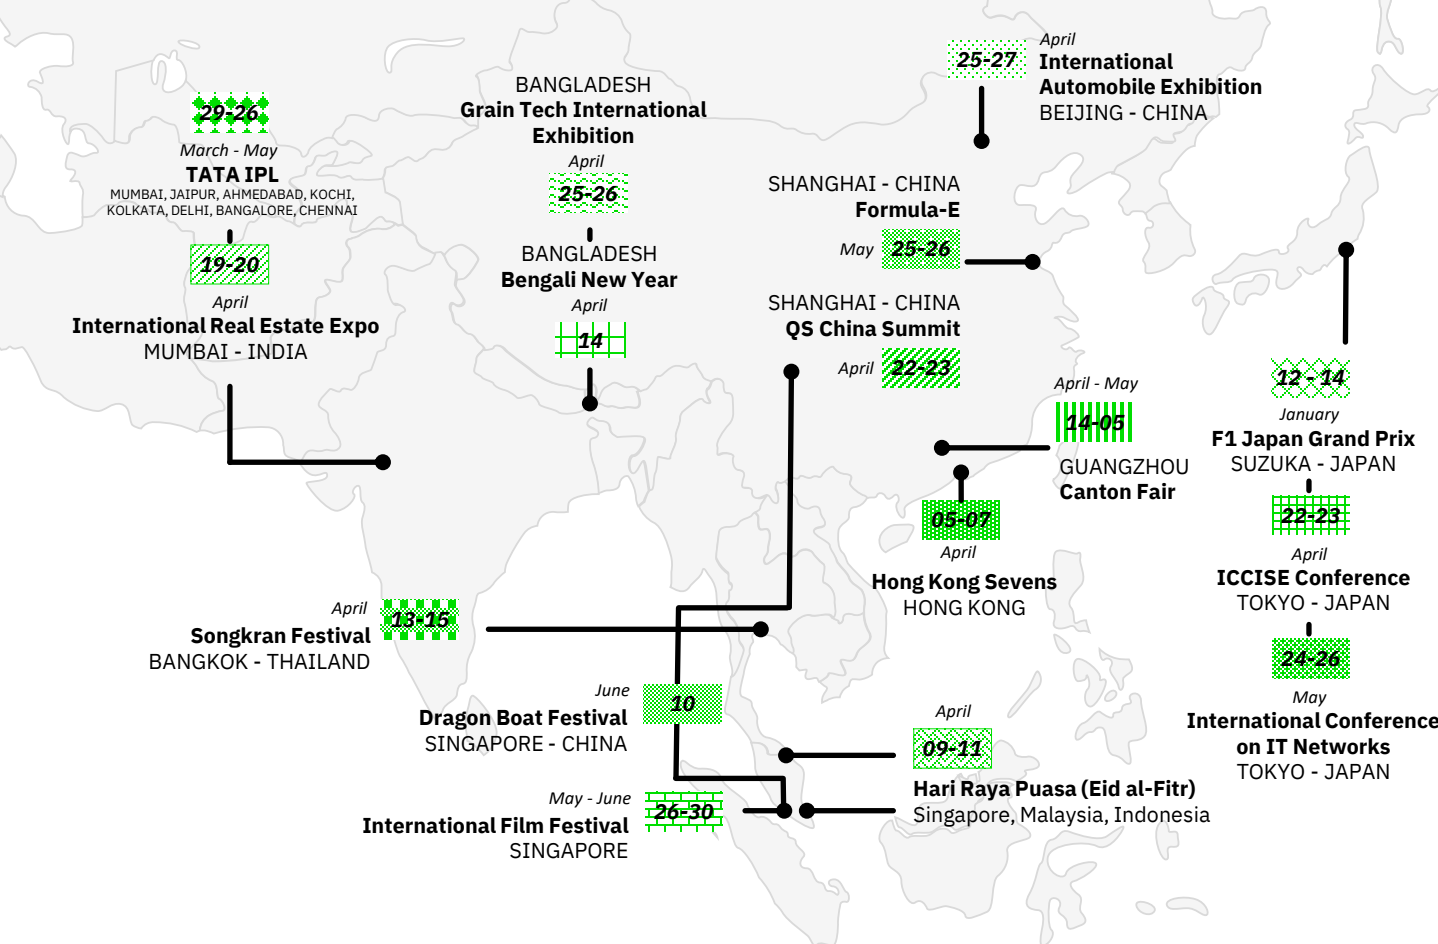

June

SUN	MON	TUE	WED	THU	FRI	SAT
						1
2	3	4	5	6	7	8
9	10	11	12	13	14	15
16	17	18	19	20	21	22
23	24	25	26	27	28	29
30						

NORTH AMERICA

10-12
June
Neocon
CHICAGO - USA

05
May
Miami Grand Prix
MIAMI - USA

19-21
April
LA Festival of Books
LOS ANGELES - USA

18-21
May
DDW Conference
WASHINGTON - USA

13-17
May
Graduation Week
NEW YORK - USA

LATIN AMERICA

07 - 10
May

ILTM Latin America
SÃO PAULO

05 - 07
April

Arnold Sports Festival
SÃO PAULO

April

Bengali New Year

BANGLADESH

13 - 15

April

Songkran Festival

BANGKOK - THAILAND

April

May

Monaco Grand Prix
MONACO

20 - 09

May - June

French Open
PARIS - FRANCE

13 - 15

June

G7 Summit
PUGLIA - ITALY